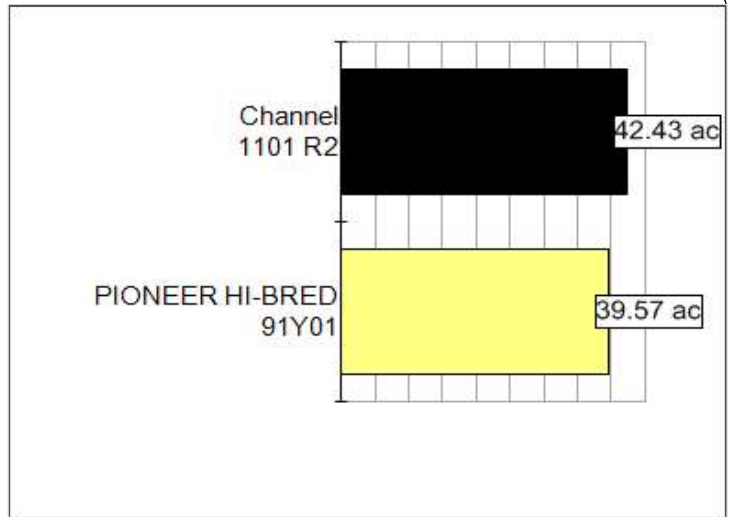

Variety Map Report

Brian Havlik - Burian's - 91Y01 vs 1101

Client Information:

Client: Brian Havlik
Farm: Burian's
Field: 91Y01 vs 1101

Field Information:

Start Date: 9/27/2013
End Date: 9/27/2013
Crop: Soybeans
Task: Harvest
Area: 81.99 ac
Productivity (area/ hour): 17.50 ac/h

Legend Information:

Field information and legend apply to active map layer only.

500 ft

Variety Map Report

Brian Havlik - Burian's - 91Y01 vs 1101

Brand	Variety	Area	Average Yield	Total Yield
 PIONEER HI-BRED	91Y01	39.57 ac	33.64 bu/ac	1,331.08 bu
 Channel	1101 R2	42.43 ac	42.72 bu/ac	1,812.44 bu
Summary:		81.99 ac	38.34 bu/ac	3,143.52 bu
